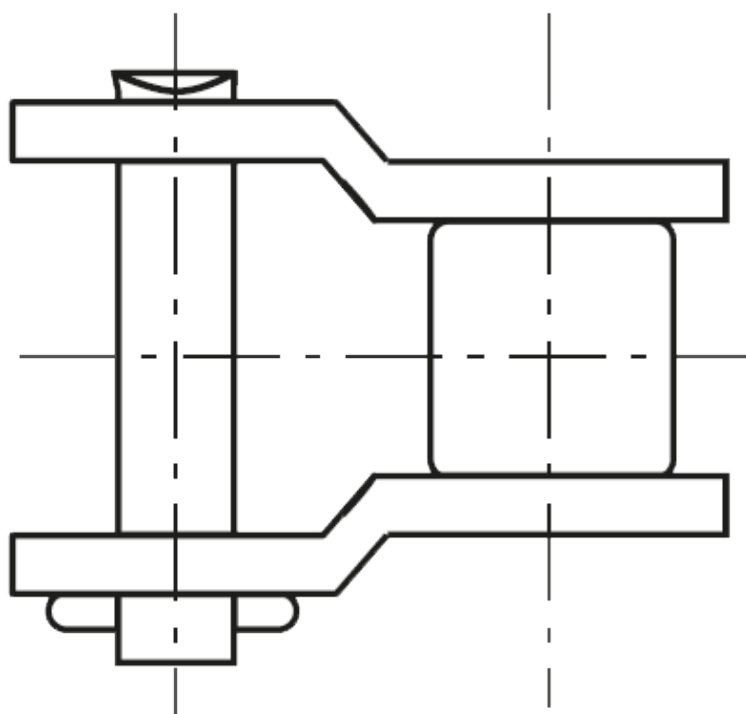

# Data Sheet

Article number: 6100112053

Description: Offset link 1/2 x 5/16 simplex 08B-1  
St. steel

## Measures

---

For chain size = 1/2 x 5/16

For chain type = 08 B-1